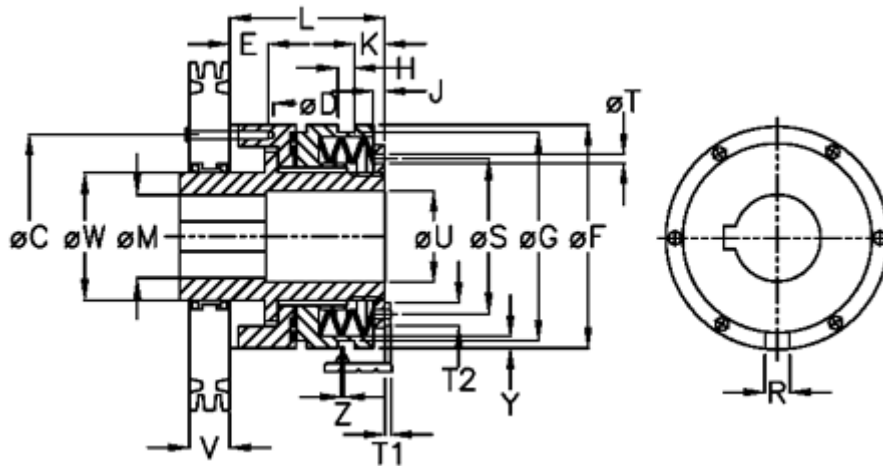

Article number: 46923531

Description: Torque limiter Safelifting C 35 S

## Measures

C	= 89	J	= 6.0	T1	= 4.0
D	= 6xM6	K	= 12.0	T2	= 10
Disc spring mounting	= 6x1S	L	= 100.0	U	= 36
Disc spring version	= S - light	M max	= 35	V	= 39.0
E	= 10.0	M min	= 14	W	= 52
F	= 100	R	= 8	X	= 45.0
G	= 91.0	S	= 70	Y	= 2
H	= 9	T	= 5	Z	= 0.0